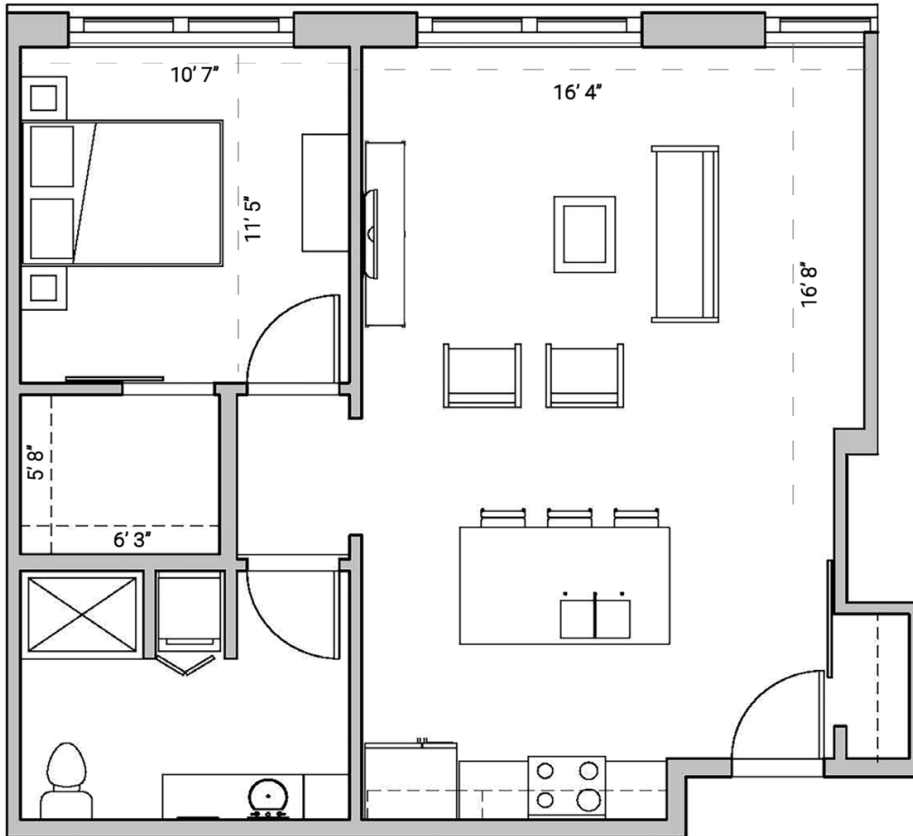

SEVEN27

ONE BEDROOM
ONE BATHROOM
767 SQUARE FEET

727 LORILLARD COURT - MADISON, WI

PRICING:

AVAILABILITY:

FEATURES:

PROFESSIONALLY MANAGED BY URBAN LAND INTERESTS (608)661-7600 WWW.ULI.COM

The
YARDS

TOBACCO LOFTS

SEVEN27

NINE LINE

QUARTER ROW