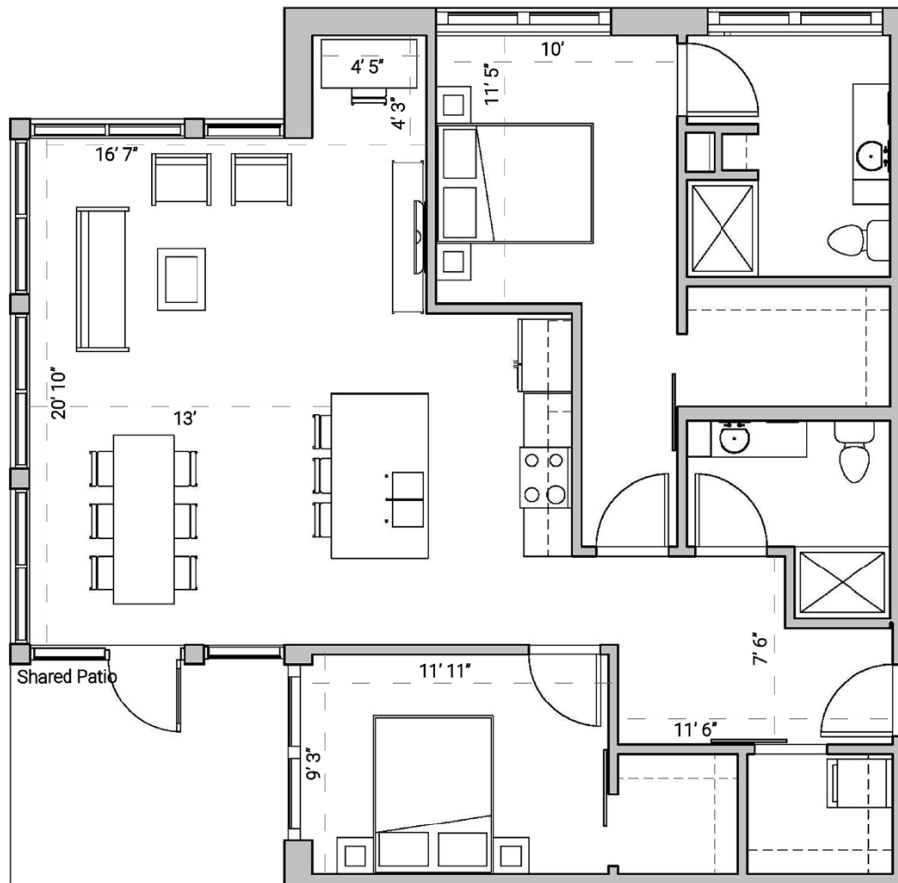

# SEVEN27

TWOBEDROOM  
TWOBATHROOM  
1,160 SQUARE FEET

727 LORILLARD COURT - MADISON, WI

PRICING:

AVAILABILITY:

FEATURES:

PROFESSIONALLY MANAGED BY URBAN LAND INTERESTS (608)661-7600 WWW.ULI.COM

The  
**YARDS**

TOBACCO LOFTS

SEVEN27

NINE LINE

QUARTER ROW