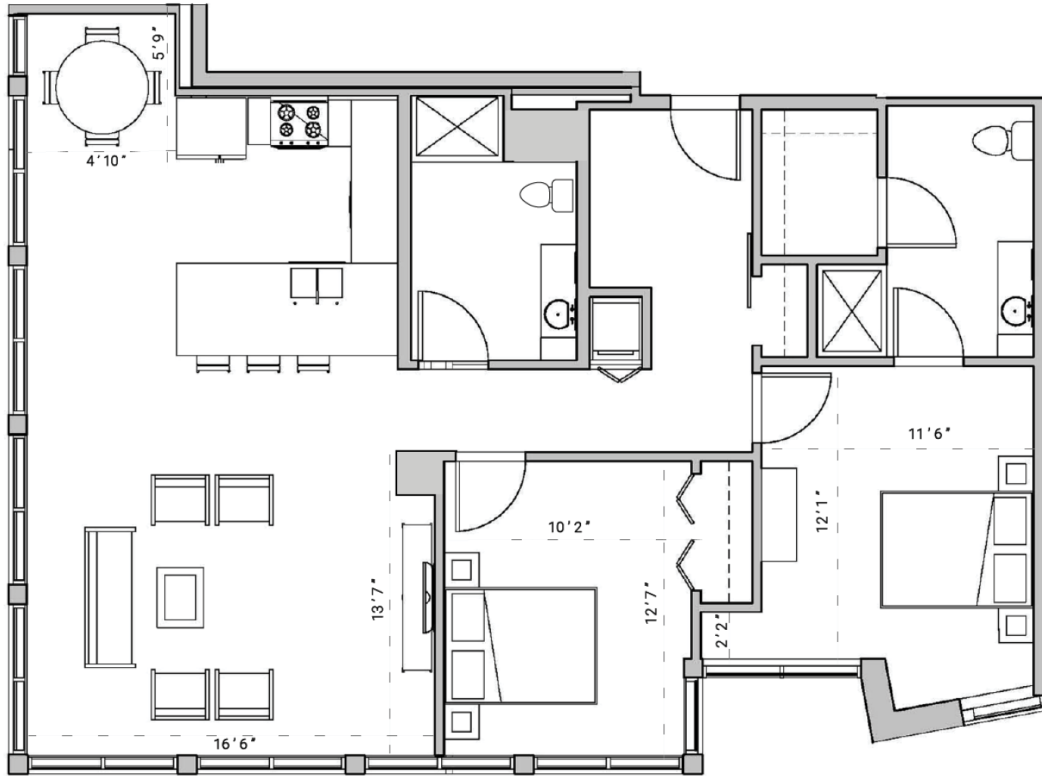

SEVEN27

TWOBEDROOM
TWOBATHROOM
1,279 SQUARE FEET

727 LORILLARD COURT - MADISON, WI

PRICING:

AVAILABILITY:

FEATURES:

PROFESSIONALLY MANAGED BY URBAN LAND INTERESTS (608)661-7600 WWW.ULI.COM

The
YARDS

TOBACCO LOFTS

SEVEN27

NINE LINE

QUARTER ROW