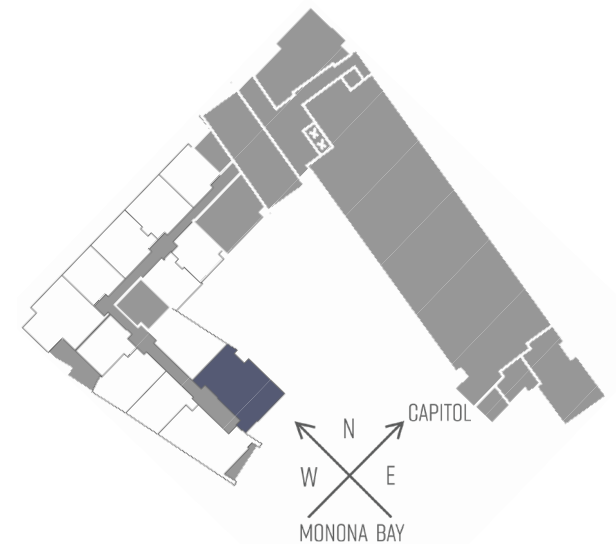

SEVEN27

TWOBEDROOM
TWOBATHROOM
1,279 SQUARE FEET

727 LORILLARD COURT - MADISON, WI

PRICING:

AVAILABILITY:

FEATURES:

PROFESSIONALLY MANAGED BY URBAN LAND INTERESTS (608)661-7600 WWW.ULI.COM

The
YARDS

TOBACCO LOFTS

SEVEN27

NINE LINE

QUARTER ROW