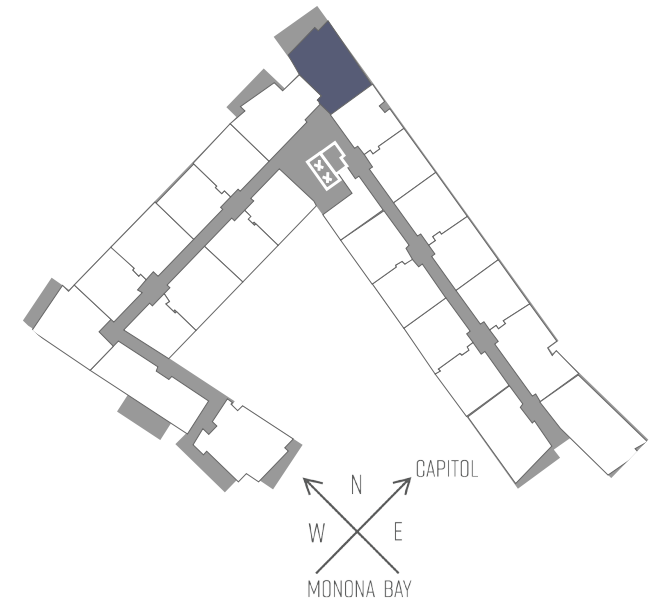

# SEVEN27

727 LORILLARD COURT - MADISON, WI

TWO BEDROOM  
TWO BATHROOM  
1,119 SQUARE FEET

PRICING:

AVAILABILITY:

FEATURES:

PROFESSIONALLY MANAGED BY URBAN LAND INTERESTS

(608)661-7600 WWW.ULI.COM

The  
YARDS

TOBACCO LOFTS

SEVEN27

NINE LINE

QUARTER ROW