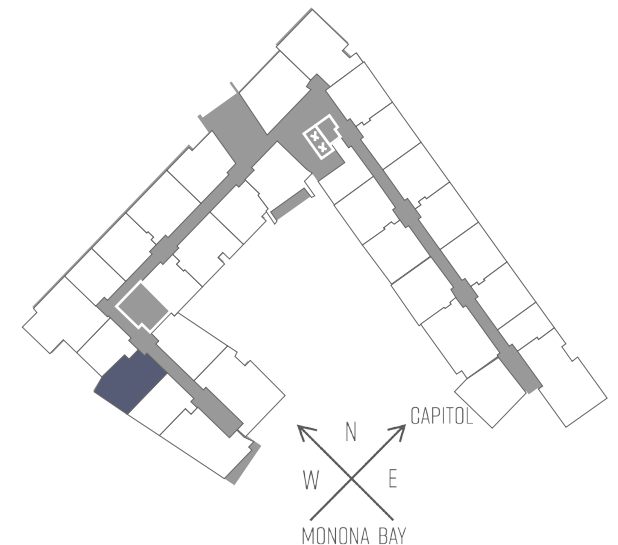

SEVEN27

727 LORILLARD COURT - MADISON, WI

ONE BEDROOM
ONE BATHROOM
828 SQUARE FEET

PRICING:

AVAILABILITY:

FEATURES:

PROFESSIONALLY MANAGED BY URBAN LAND INTERESTS

(608)661-7600 WWW.ULI.COM

The
YARDS

TOBACCO LOFTS

SEVEN27

NINE LINE

QUARTER ROW