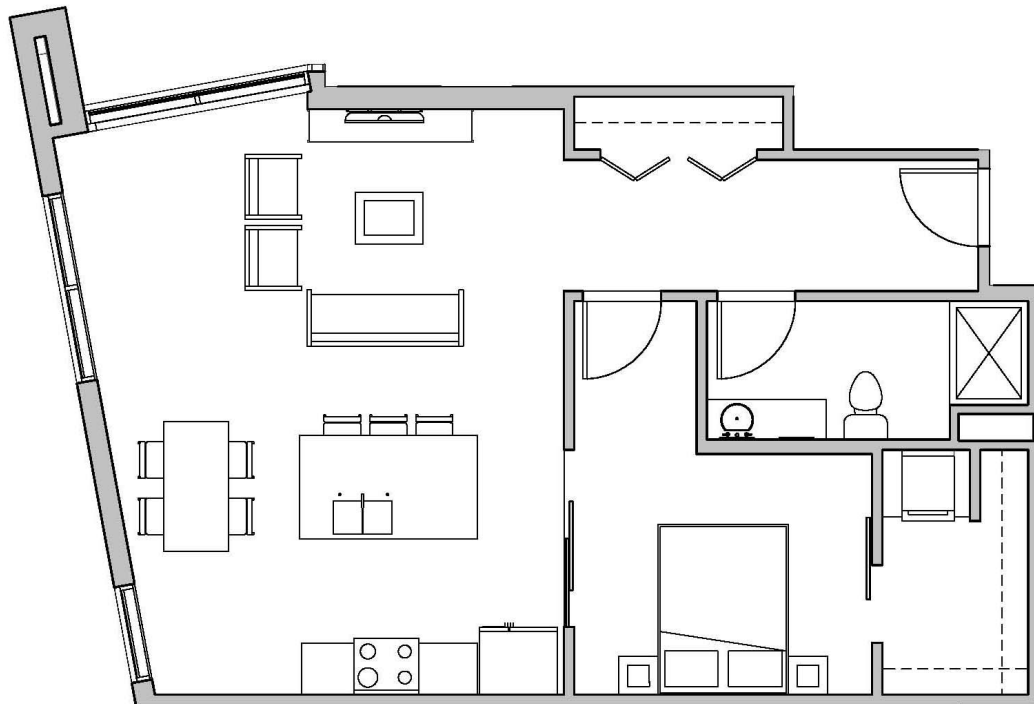

SEVEN27

727 LORILLARD COURT - MADISON, WI

ONE BEDROOM
ONE BATHROOM
828 SQUARE FEET

PRICING:

AVAILABILITY:

FEATURES:

PROFESSIONALLY MANAGED BY URBAN LAND INTERESTS

(608)661-7600 WWW.ULI.COM

The
YARDS

TOBACCO LOFTS

SEVEN27

NINE LINE

QUARTER ROW