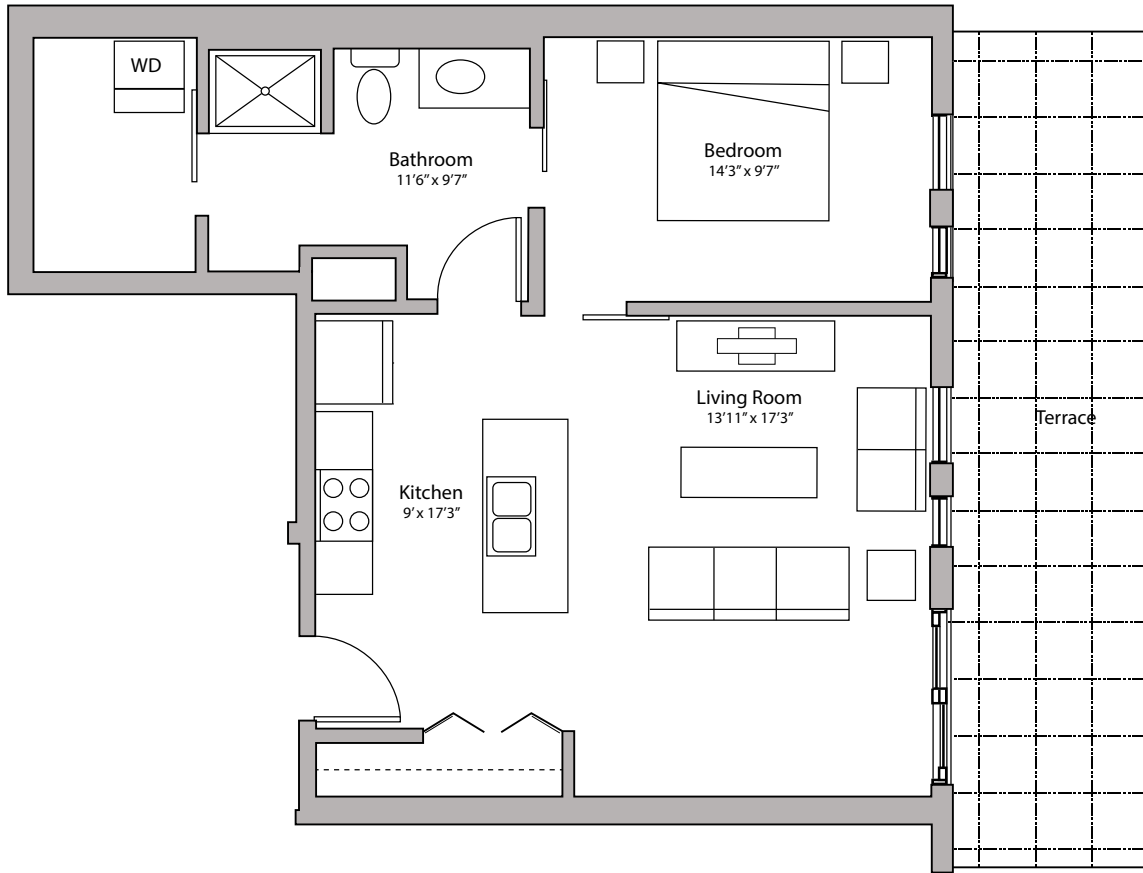

# CAPITOL

APARTMENTS

ONE BEDROOM  
ONE BATHROOM  
702 SQUARE FEET

123 EAST MIFFLIN STREET - MADISON, WI

PRICING:

AVAILABILITY:

FEATURES:

PROFESSIONALLY MANAGED BY URBAN LAND INTERESTS