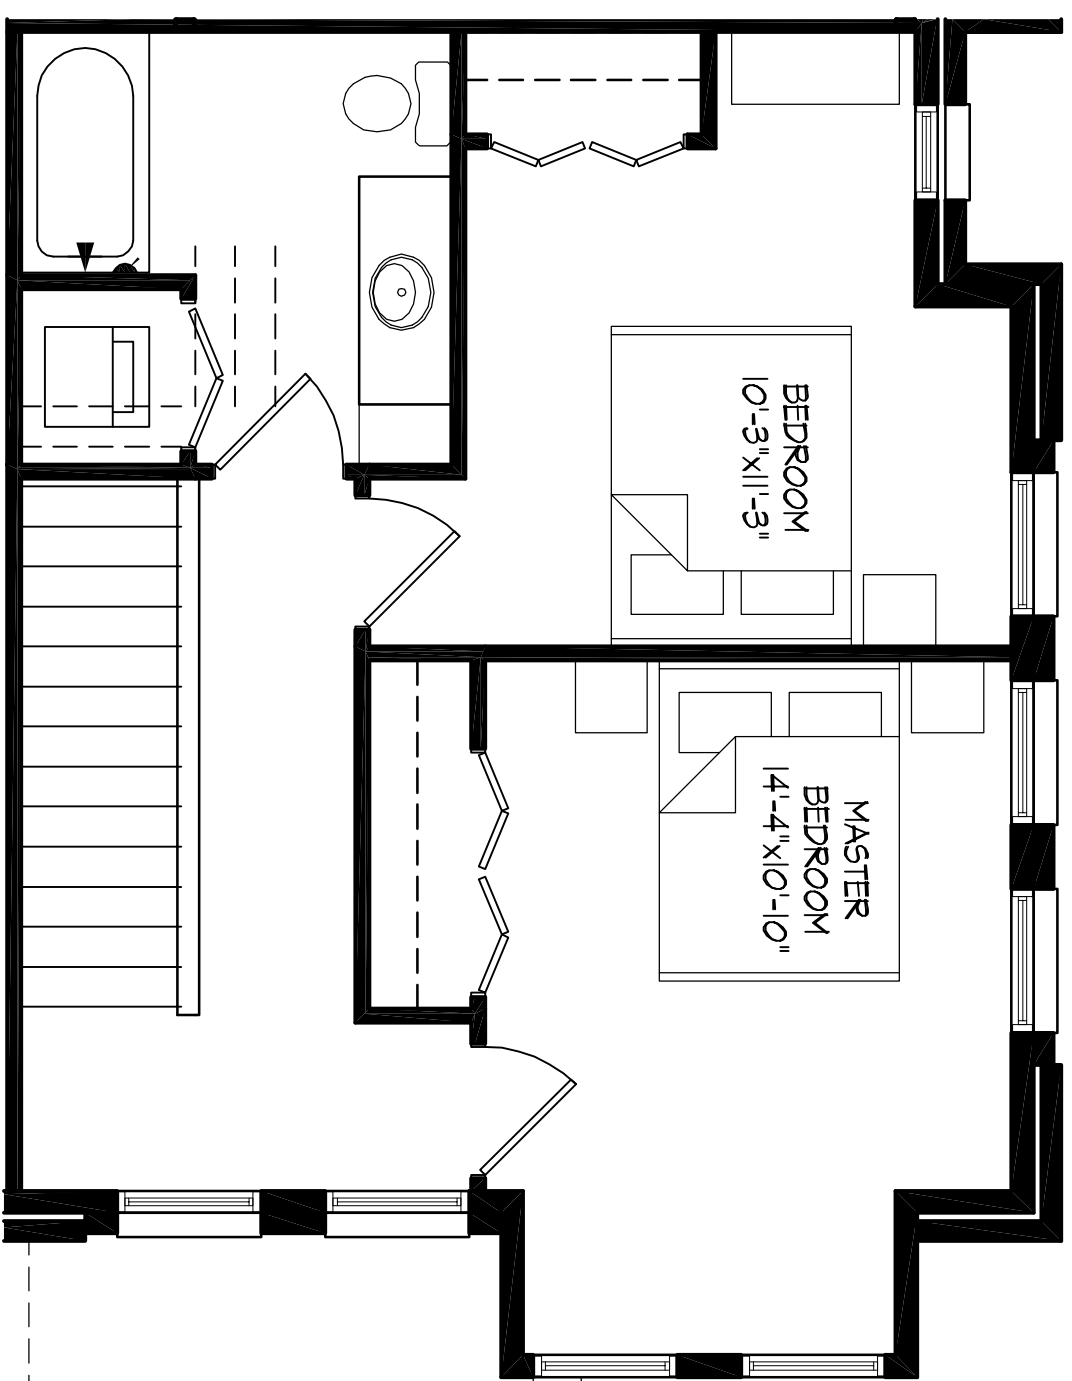

Lower Level

Upper Level

Unit Style A
 Two Bedroom / Two Bath Townhome
 #602 (shown) & #608 W. Main St.
 1,098 Sq. Ft.